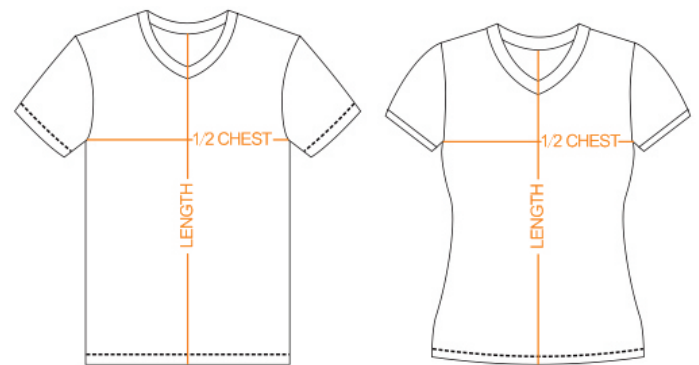

NeataGear Sizing

Soccer Shirt & Shorts

NEATAGEAR UNIFORMS

0894517950

info@neatagear.com

neatagear.com.au

Mens	XS	S	M	L	XL	2XL	3XL	4XL
1/2 CHEST CM	48.5	51	53.5	56.5	61.5	64	69	71.5
LENGTH CM	68.5	70.5	72.5	75	76	80	83	85

Ladies	4	6	8	10	12	14	16	18	20	22	24
1/2CHEST CM	40.4	42.6	45.4	48	50.6	53	54.8	56	59.3	61.3	64.2
LENGTH CM	55.6	58	60.6	63	65.6	67.6	69.5	71	72.6	74.6	76.3

Kids	6Y	8Y	10Y	12Y	14Y	16Y
1/2 CHEST CM	35.5	38	40.5	43	45.5	48
LENGTH CM	45	52	57	59	61	63

Adults	XS	S	M	L	XL	2XL	3XL	4XL	5XL
1/2WAIST RELAXED CM	32	33	35	36	38	39	41	43	45
LENGTH CM	36	37	38	38.5	39	40	41	43	45

Kids	6Y	8Y	10Y	12Y
1/2WAIST RELAXED CM	26	27	28	30
LENGTH CM	31	32	34	35

Variations +/- 2cm

The sizing on the chart is the actual measurement of the garment itself.

When choosing your garment sizes, the best idea is to find a garment you currently have in a size that is comfortable.

Then measure the garment across the chest and refer to our size chart - just choose a size the same measurement.